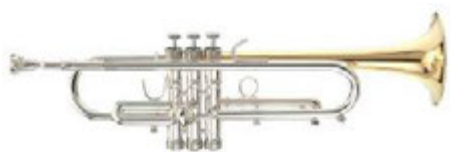

MASTER

Master Bb Trumpet Model # 5381

Bore ML
Bells #27 (Bellflex Gold Plated) & #25 (Copper Silver Plated)
Leadpipe #1 & #3
Main tuning slides #27 & #25
Gold trim kit
Silver Plated
Gold Plated finish upon request
Titanium trim kit upon request